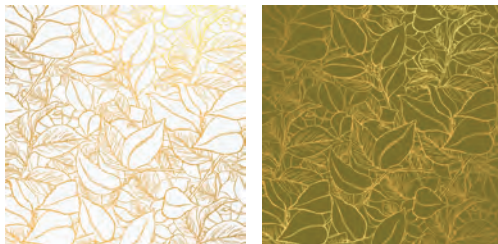

lake august

GARDEN WALL

A leafy pattern developed from a simple line drawing made while visiting the Glasgow Botanic Gardens.

shown here in DOVE GREY

MATERIAL: Clay-coated paper, untrimmed
ROLL SIZE: 27" / 69 cm W x 15 ft. / 4.57 m L
REPEAT: 15.25 in / 38.75 cm STYLE: Straight match

OTHER COLORWAYS:

VELLUM (METALLIC) OLIVE (METALLIC)